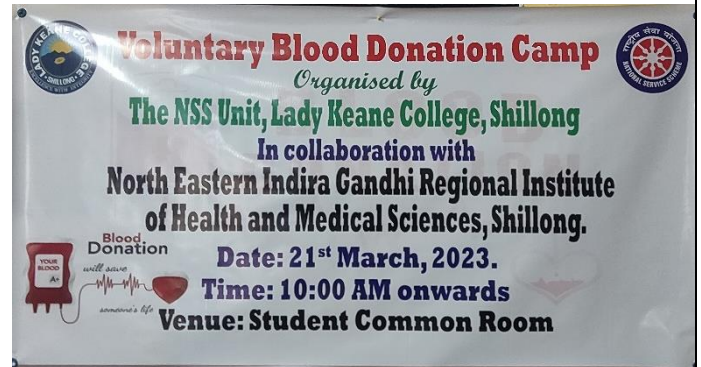

NSS UNIT

LADY KEANE COLLEGE,

SHILLONG

Motto: 'Not me but you'

ANNUALREPORT, 2022-2023

The NSS Unit of Lady Keane College has participated and organised various activities during the session April, 2022 –April, 2023.

The Unit consist of the following members:

A. **Volunteers**– 500-550 volunteers

B.Programme Officers:

- i. Dr.A.Nongsteng**
- ii. Ms.D.Mawiong**
- iii. Mr. K. Nongbri**
- iv. Mrs. Ruma Moni Boruah**
- v. Mr. Saint Quill N Sangma**

C. College members:

- i. Mrs.H.Mawroh**
- ii. Dr.D.G.Marbaniang**
- iii. Mr.N. K. Swer**
- iv. Mr. D. D. Wahlang**

The various activities carried out this session include Enrolment of new volunteers, Orientation both in online and offline mode, Independence Day Celebration, Republic Day Celebration, Observation of World Environment Day, participation in various programmes, competitions and workshops.

Voluntary Blood Donation Camp:

The unit organised a Voluntary Blood Donation Camp in collaboration with the Blood Bank of North Eastern Indira Gandhi Regional Institute of Health & Medical Sciences, Shillong on the 21st March 2023 at the College Campus. Around 30 NSS Volunteers & 2 Programme Officers came forward to donate the blood voluntarily.